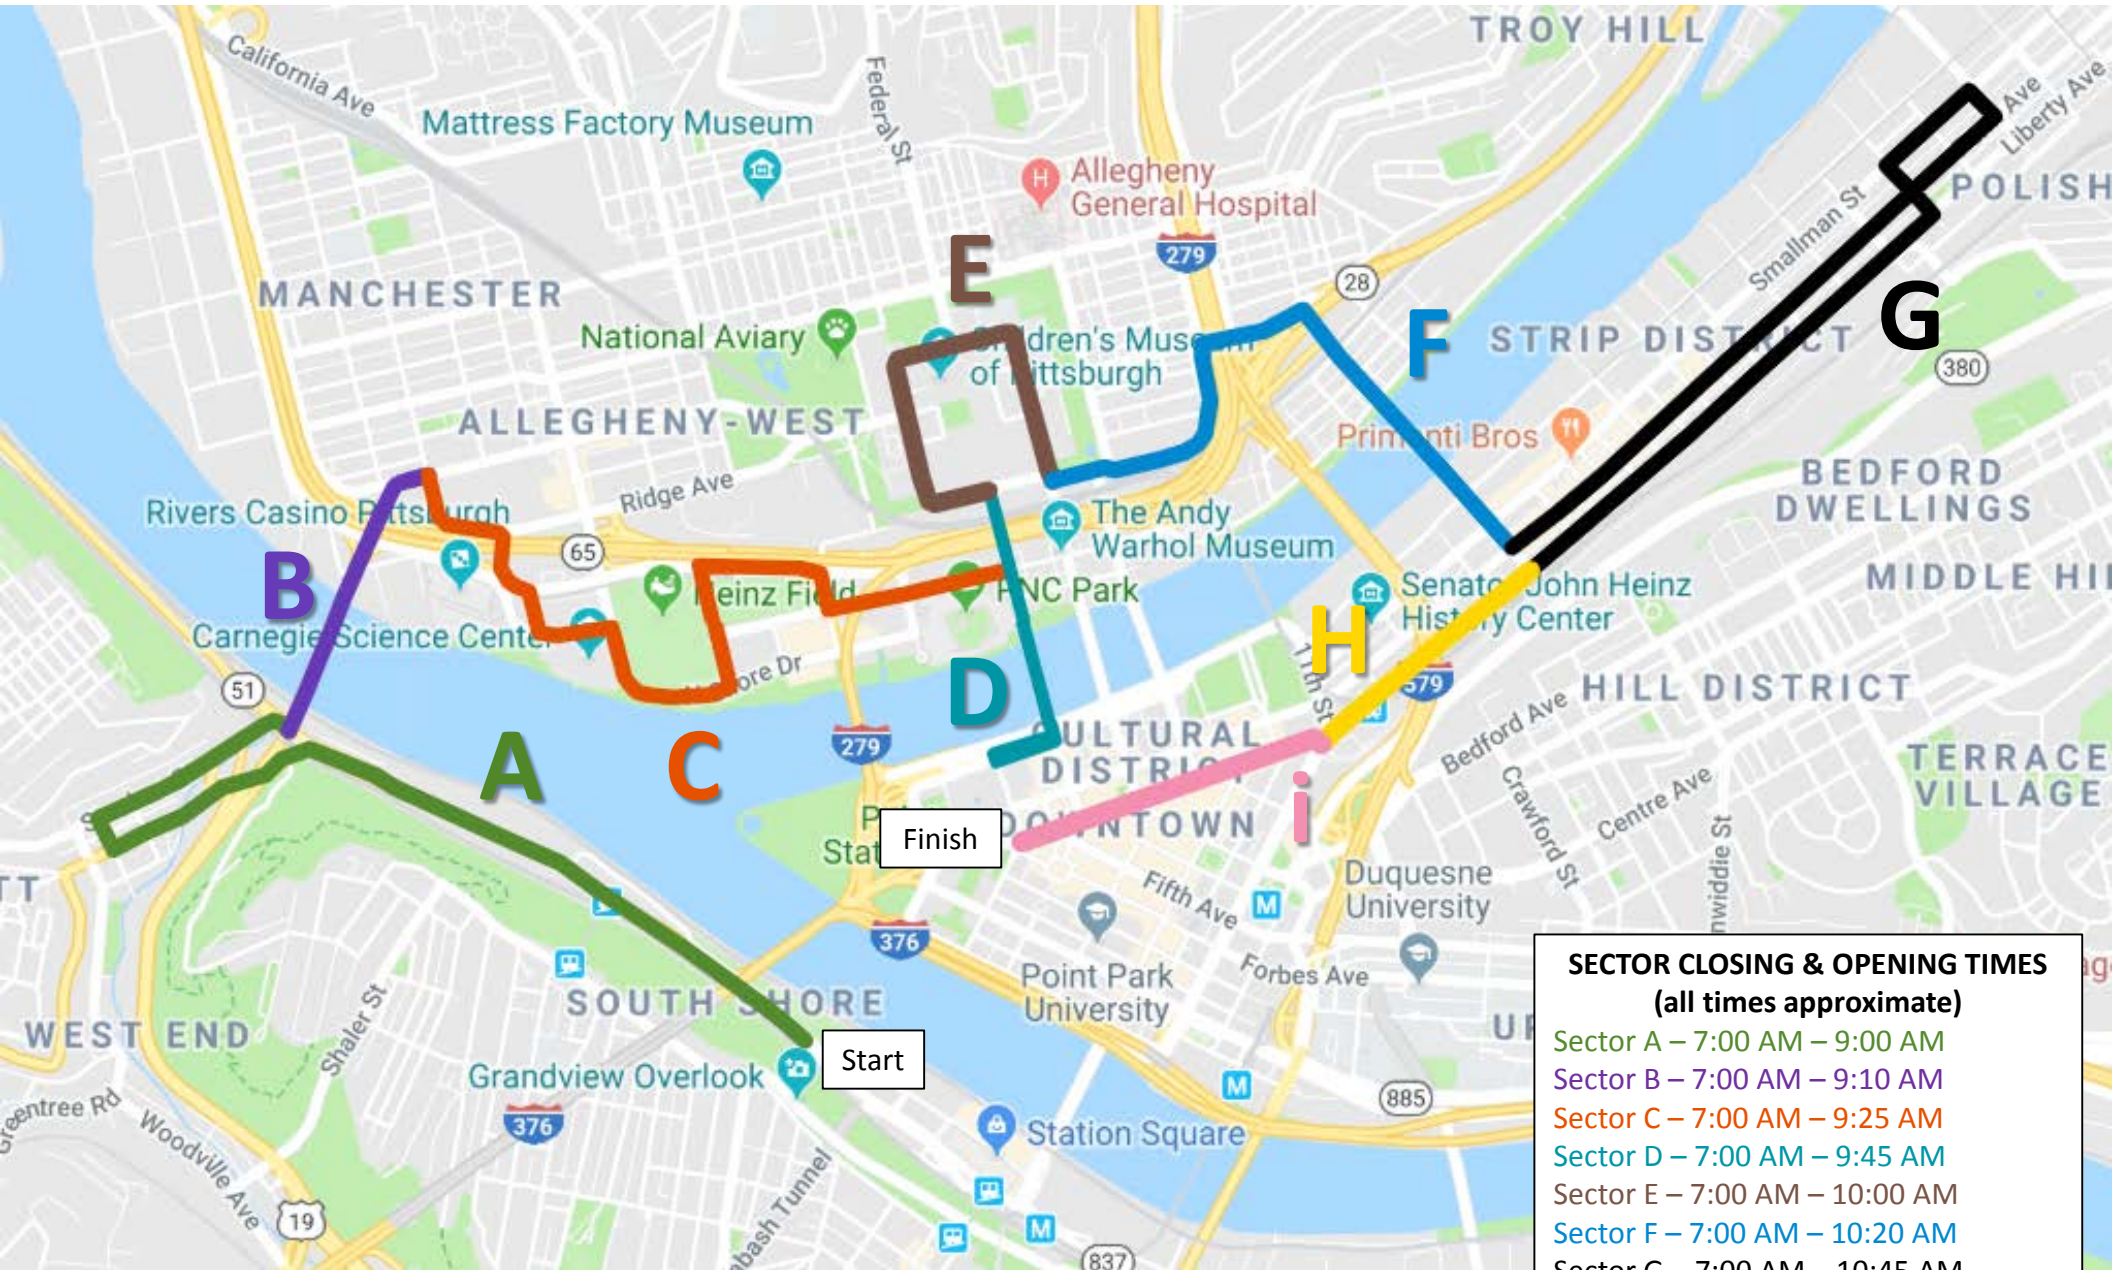

2018 EQT 10 Miler – Sector Closure Map

November 4, 2018

Last Updated 9/27/18

SECTOR CLOSING & OPENING TIMES (all times approximate)	
Sector A	7:00 AM – 9:00 AM
Sector B	7:00 AM – 9:10 AM
Sector C	7:00 AM – 9:25 AM
Sector D	7:00 AM – 9:45 AM
Sector E	7:00 AM – 10:00 AM
Sector F	7:00 AM – 10:20 AM
Sector G	7:00 AM – 10:45 AM
Sector H	7:00 AM – 11:00 AM
Sector I	6:30 AM – 12:00 PM